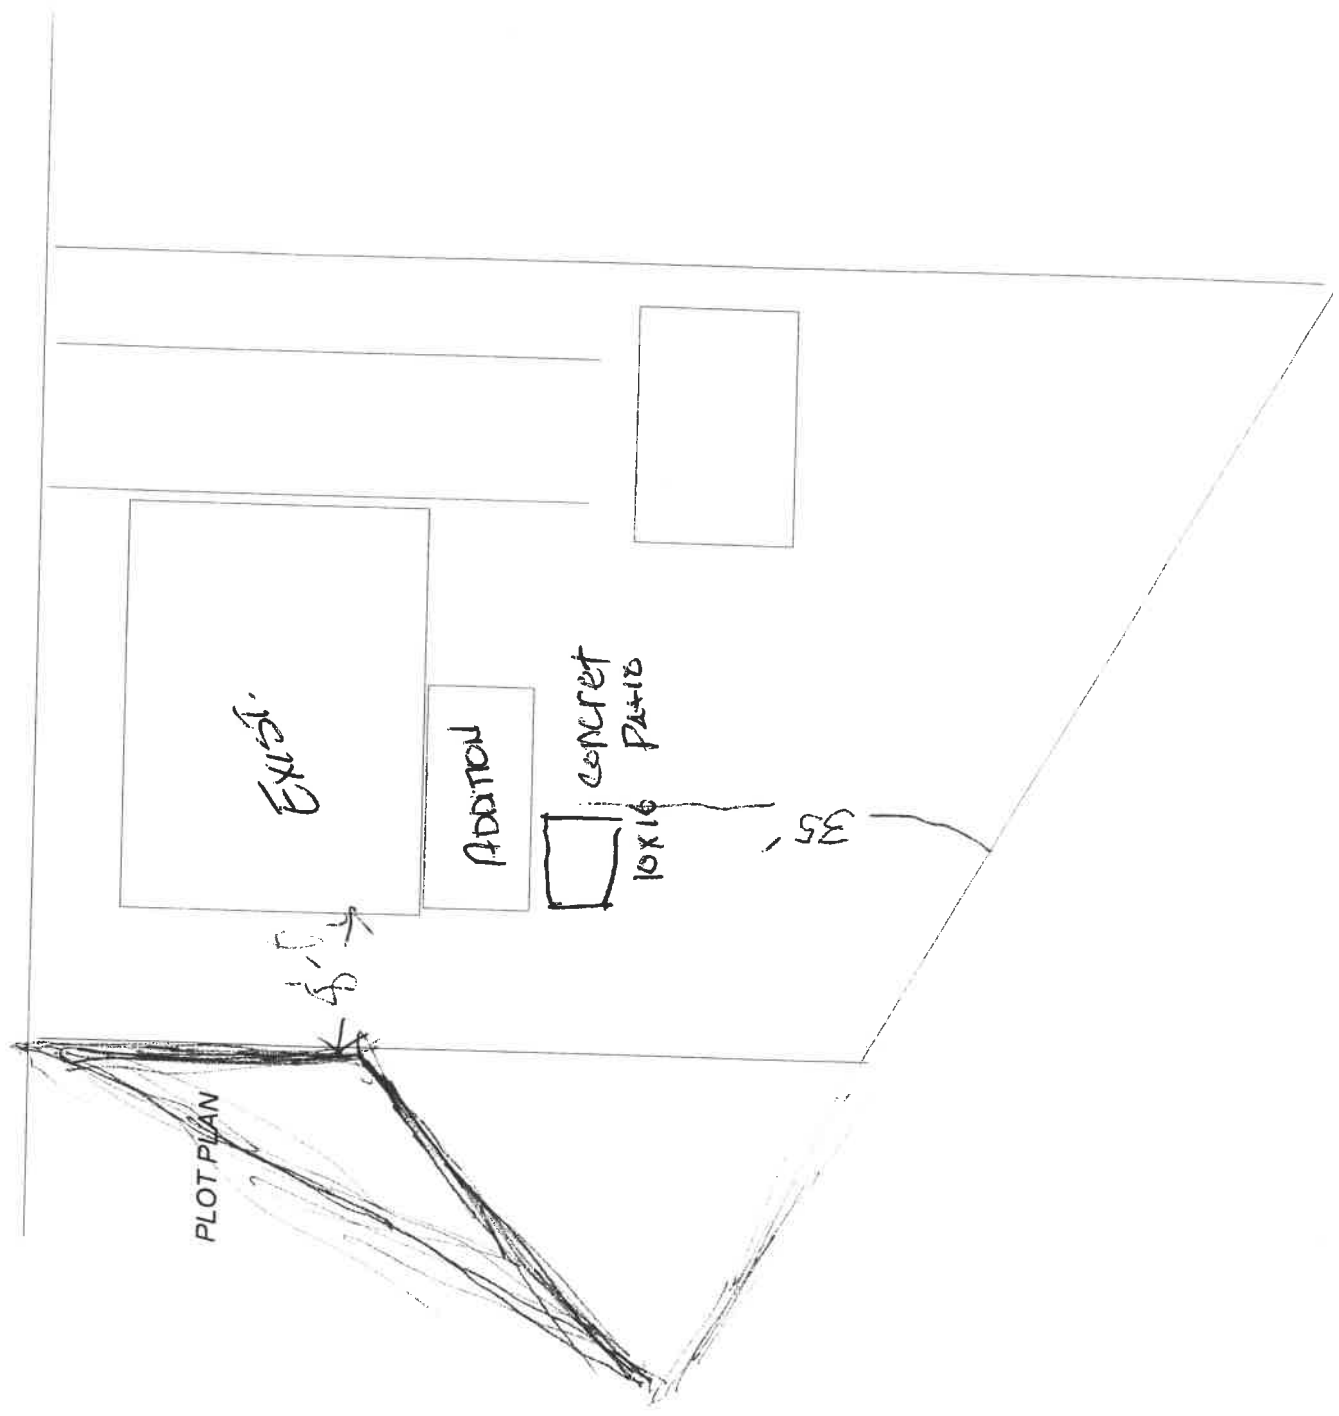

316 NEARLINGTON
NEW BRITAIN
ZONE C-1

13R x 10.00T

72W

Up

New Addition

Kitchen

2'-3" x 4'-8"

8'-2" x 6'-8" CO

3'-0" x 6'-8" CO