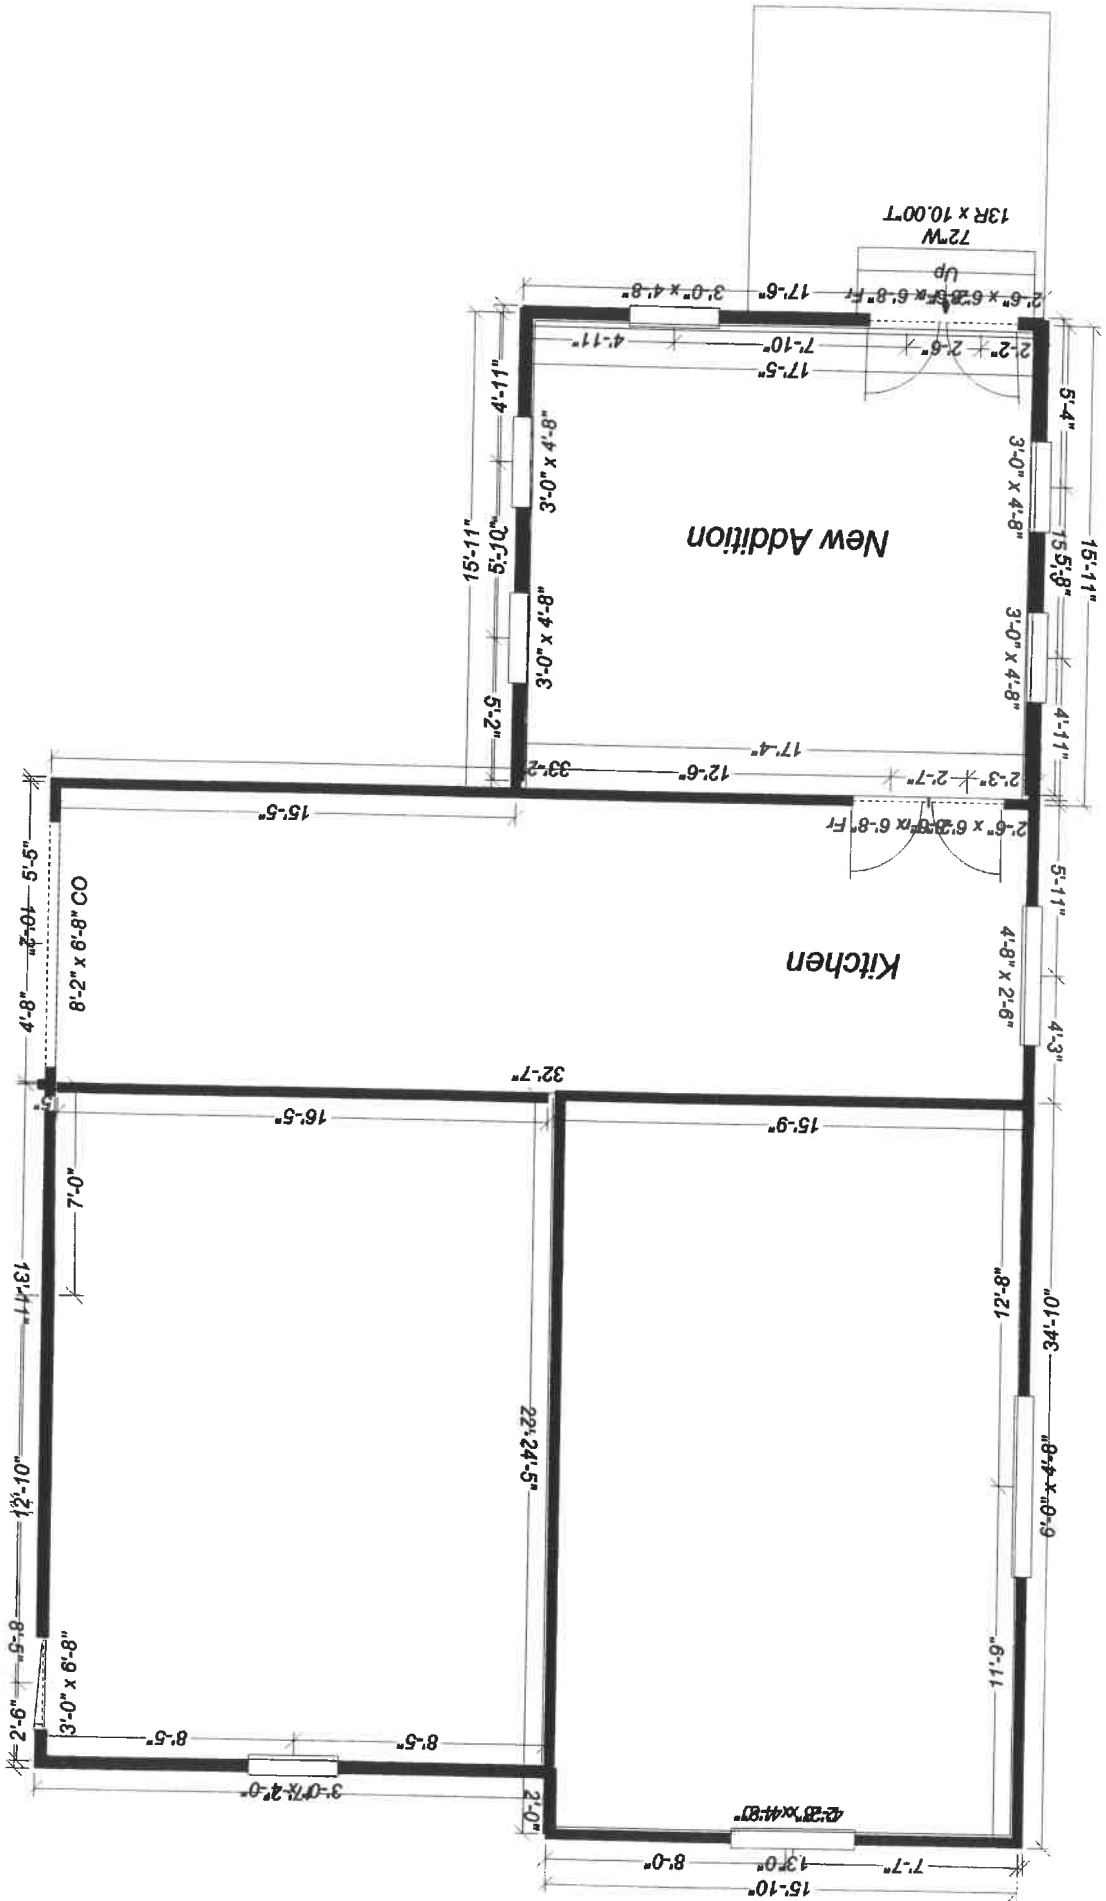

316 NEARLINGTON
NEW BRITAIN
ZONE C-1

13R x 10.00T

72W

Up

New Addition

Kitchen

2'-3" x 4'-8"

8'-2" x 6'-8" CO

3'-0" x 6'-8" CO